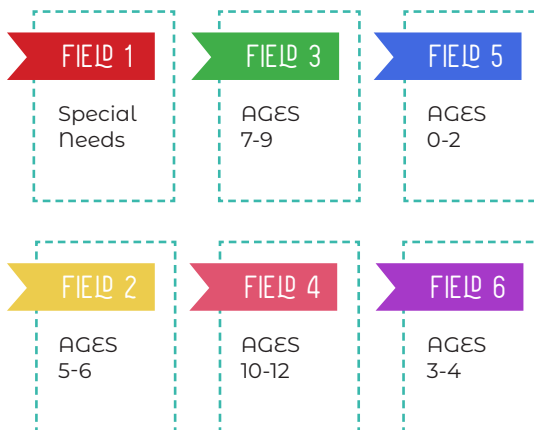

EASTER EGG SCRAMBLE

FOR ALL AGES AND ABILITIES.

SATURDAY, APRIL 1 | 10–11 a.m.

(scramble begins at 10:30 a.m.)

Buck Thomas Park (1903 NE 12th St.) Football Fields

BRING YOUR CAMERA

Bring your own camera to get pictures of your kids Easter egg hunting

BRING YOUR BASKET

- Lots of Candy
- No Guarantees of candy for every participant
- Parents are asked to bring a Basket or Sack for their child and to refrain from helping them search for eggs

AGES & FIELD LOCATIONS